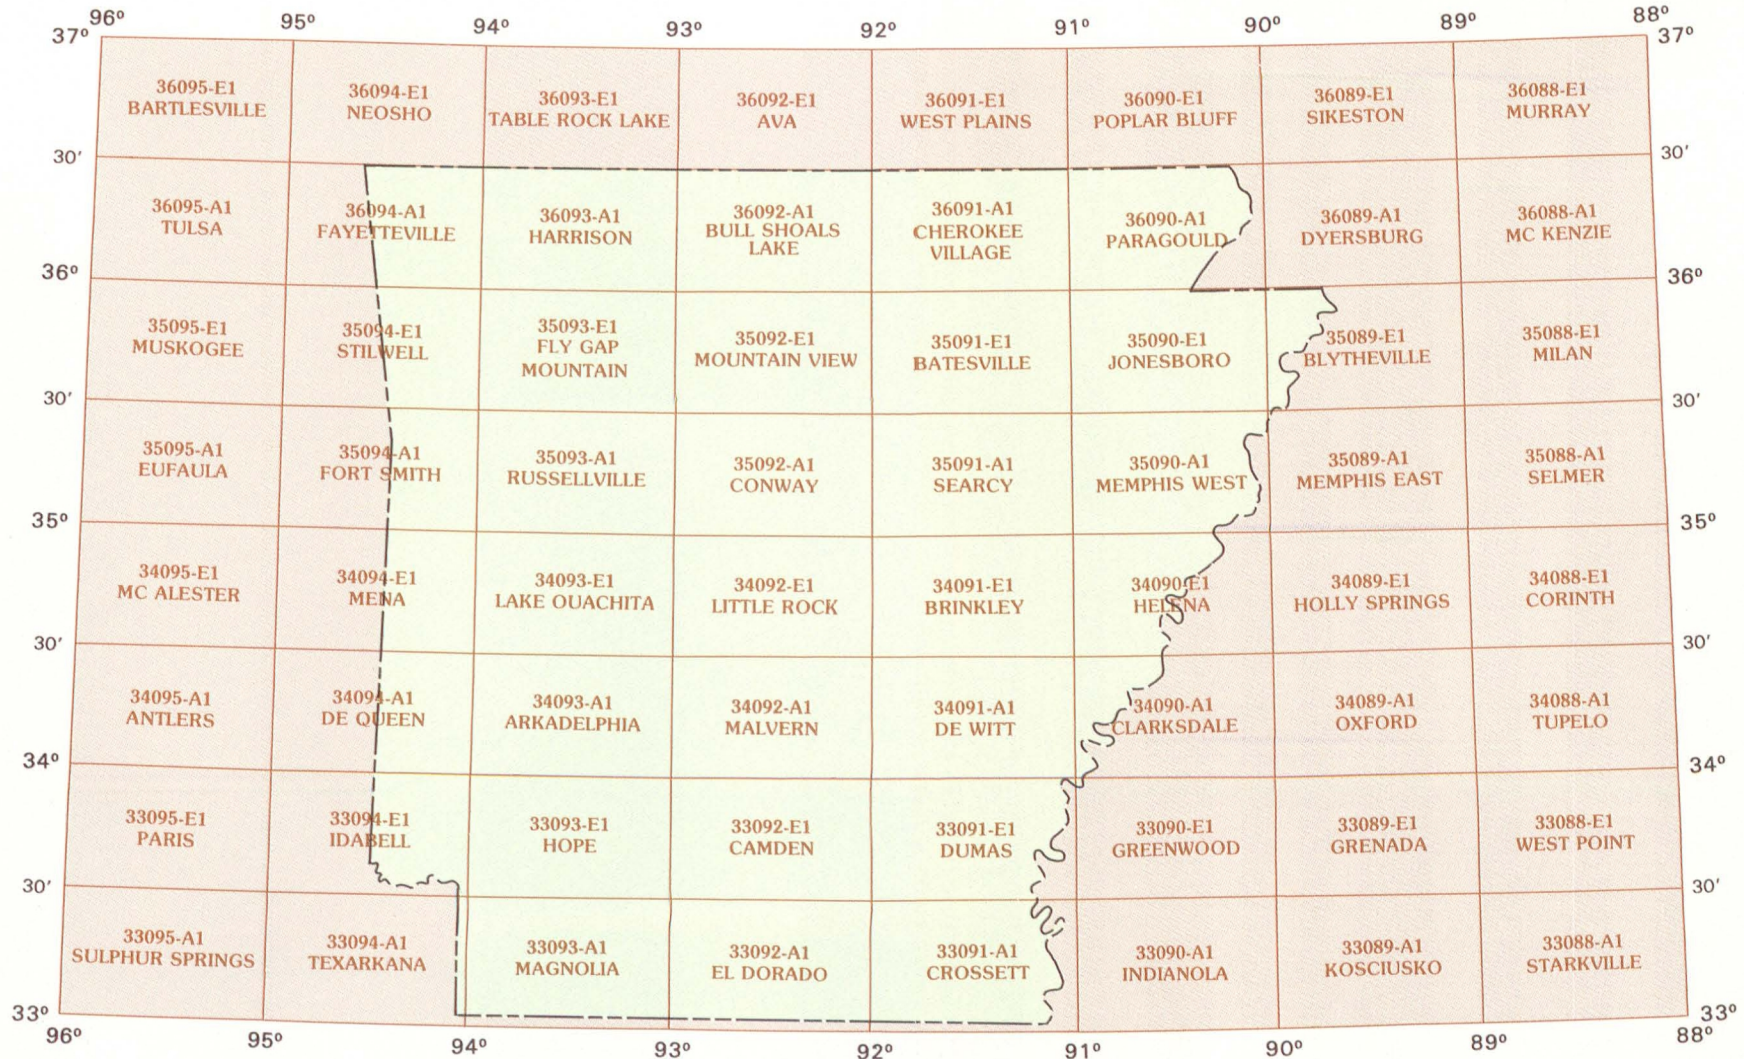

# 30 X 60 MINUTE SERIES

## 1:100 000 SCALE

From the U.S. Geological Survey's Topographic Index Map for Arkansas