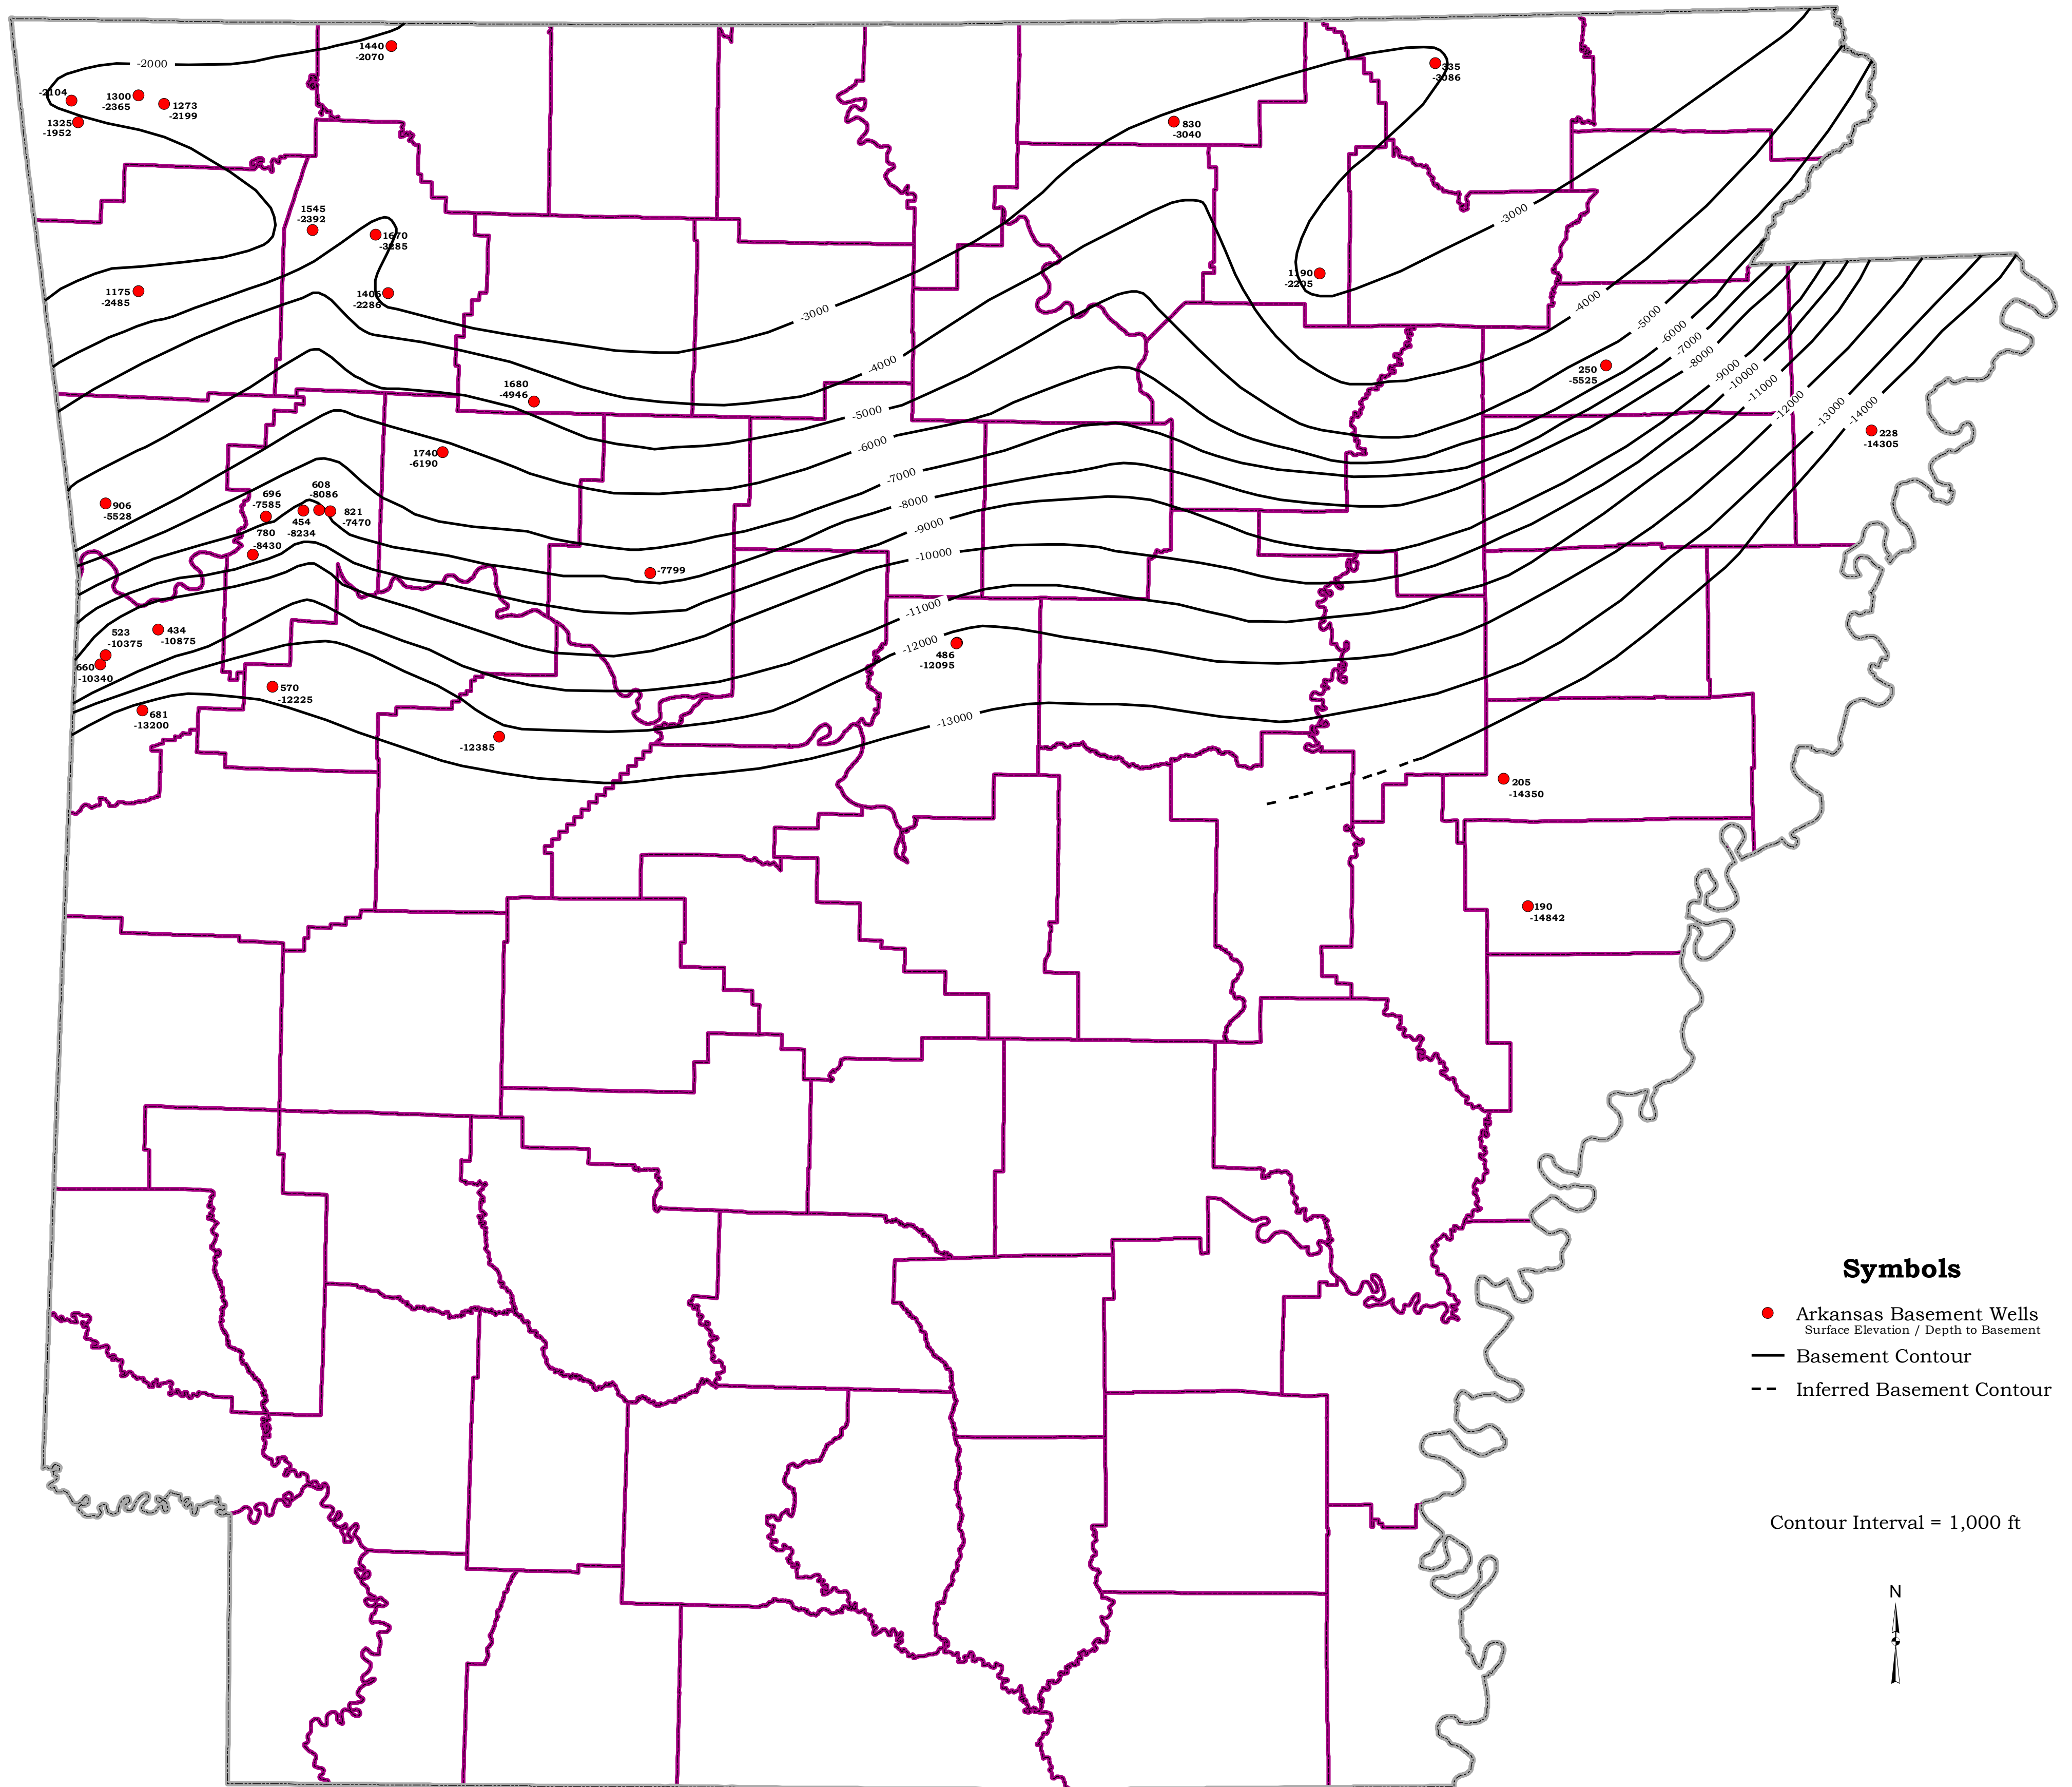

# Arkansas Depth To Crystalline Basement Map

Bekki White Director and State Geologist

### Symbols

- Arkansas Basement Wells  
Surface Elevation / Depth to Basement
- Basement Contour
- Inferred Basement Contour

Contour Interval = 1,000 ft

Scale 1 : 850,000

Doug Hanson  
Ciara Mills  
Corbin Cannon