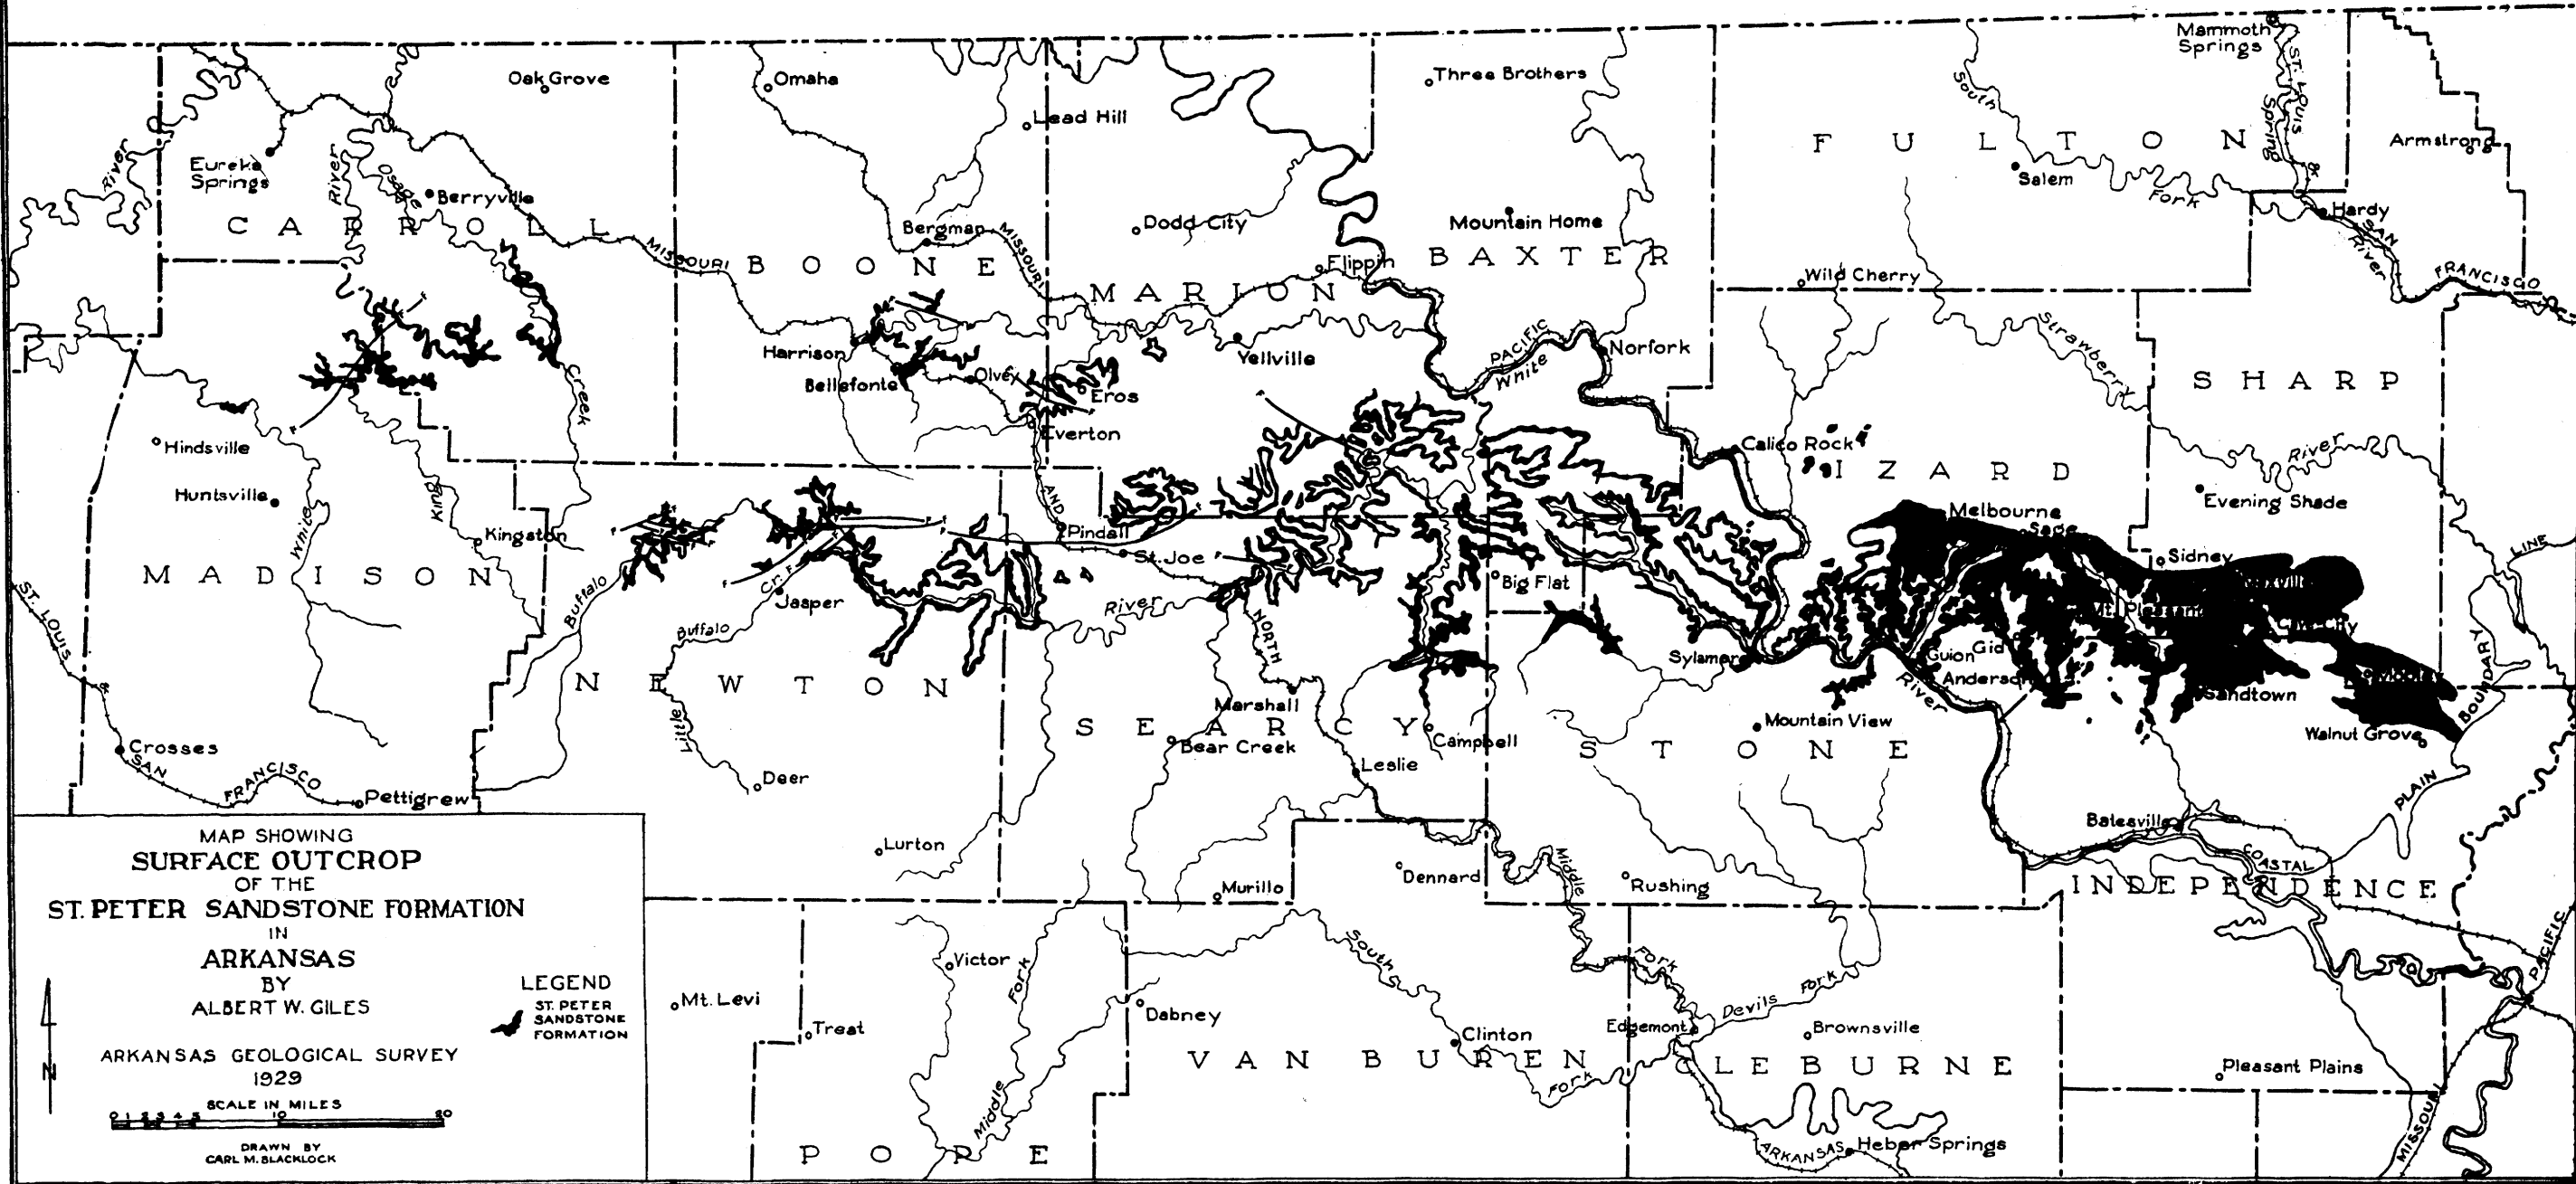

M I S S O U R I

MAP SHOWING  
 SURFACE OUTCROP  
 OF THE  
 ST. PETER SANDSTONE FORMATION  
 IN  
 ARKANSAS

BY  
 ALBERT W. GILES

ARKANSAS GEOLOGICAL SURVEY  
 1929

DRAWN BY  
 CARL M. BLACKLOCK

LEGEND  
 ST. PETER  
 SANDSTONE  
 FORMATION