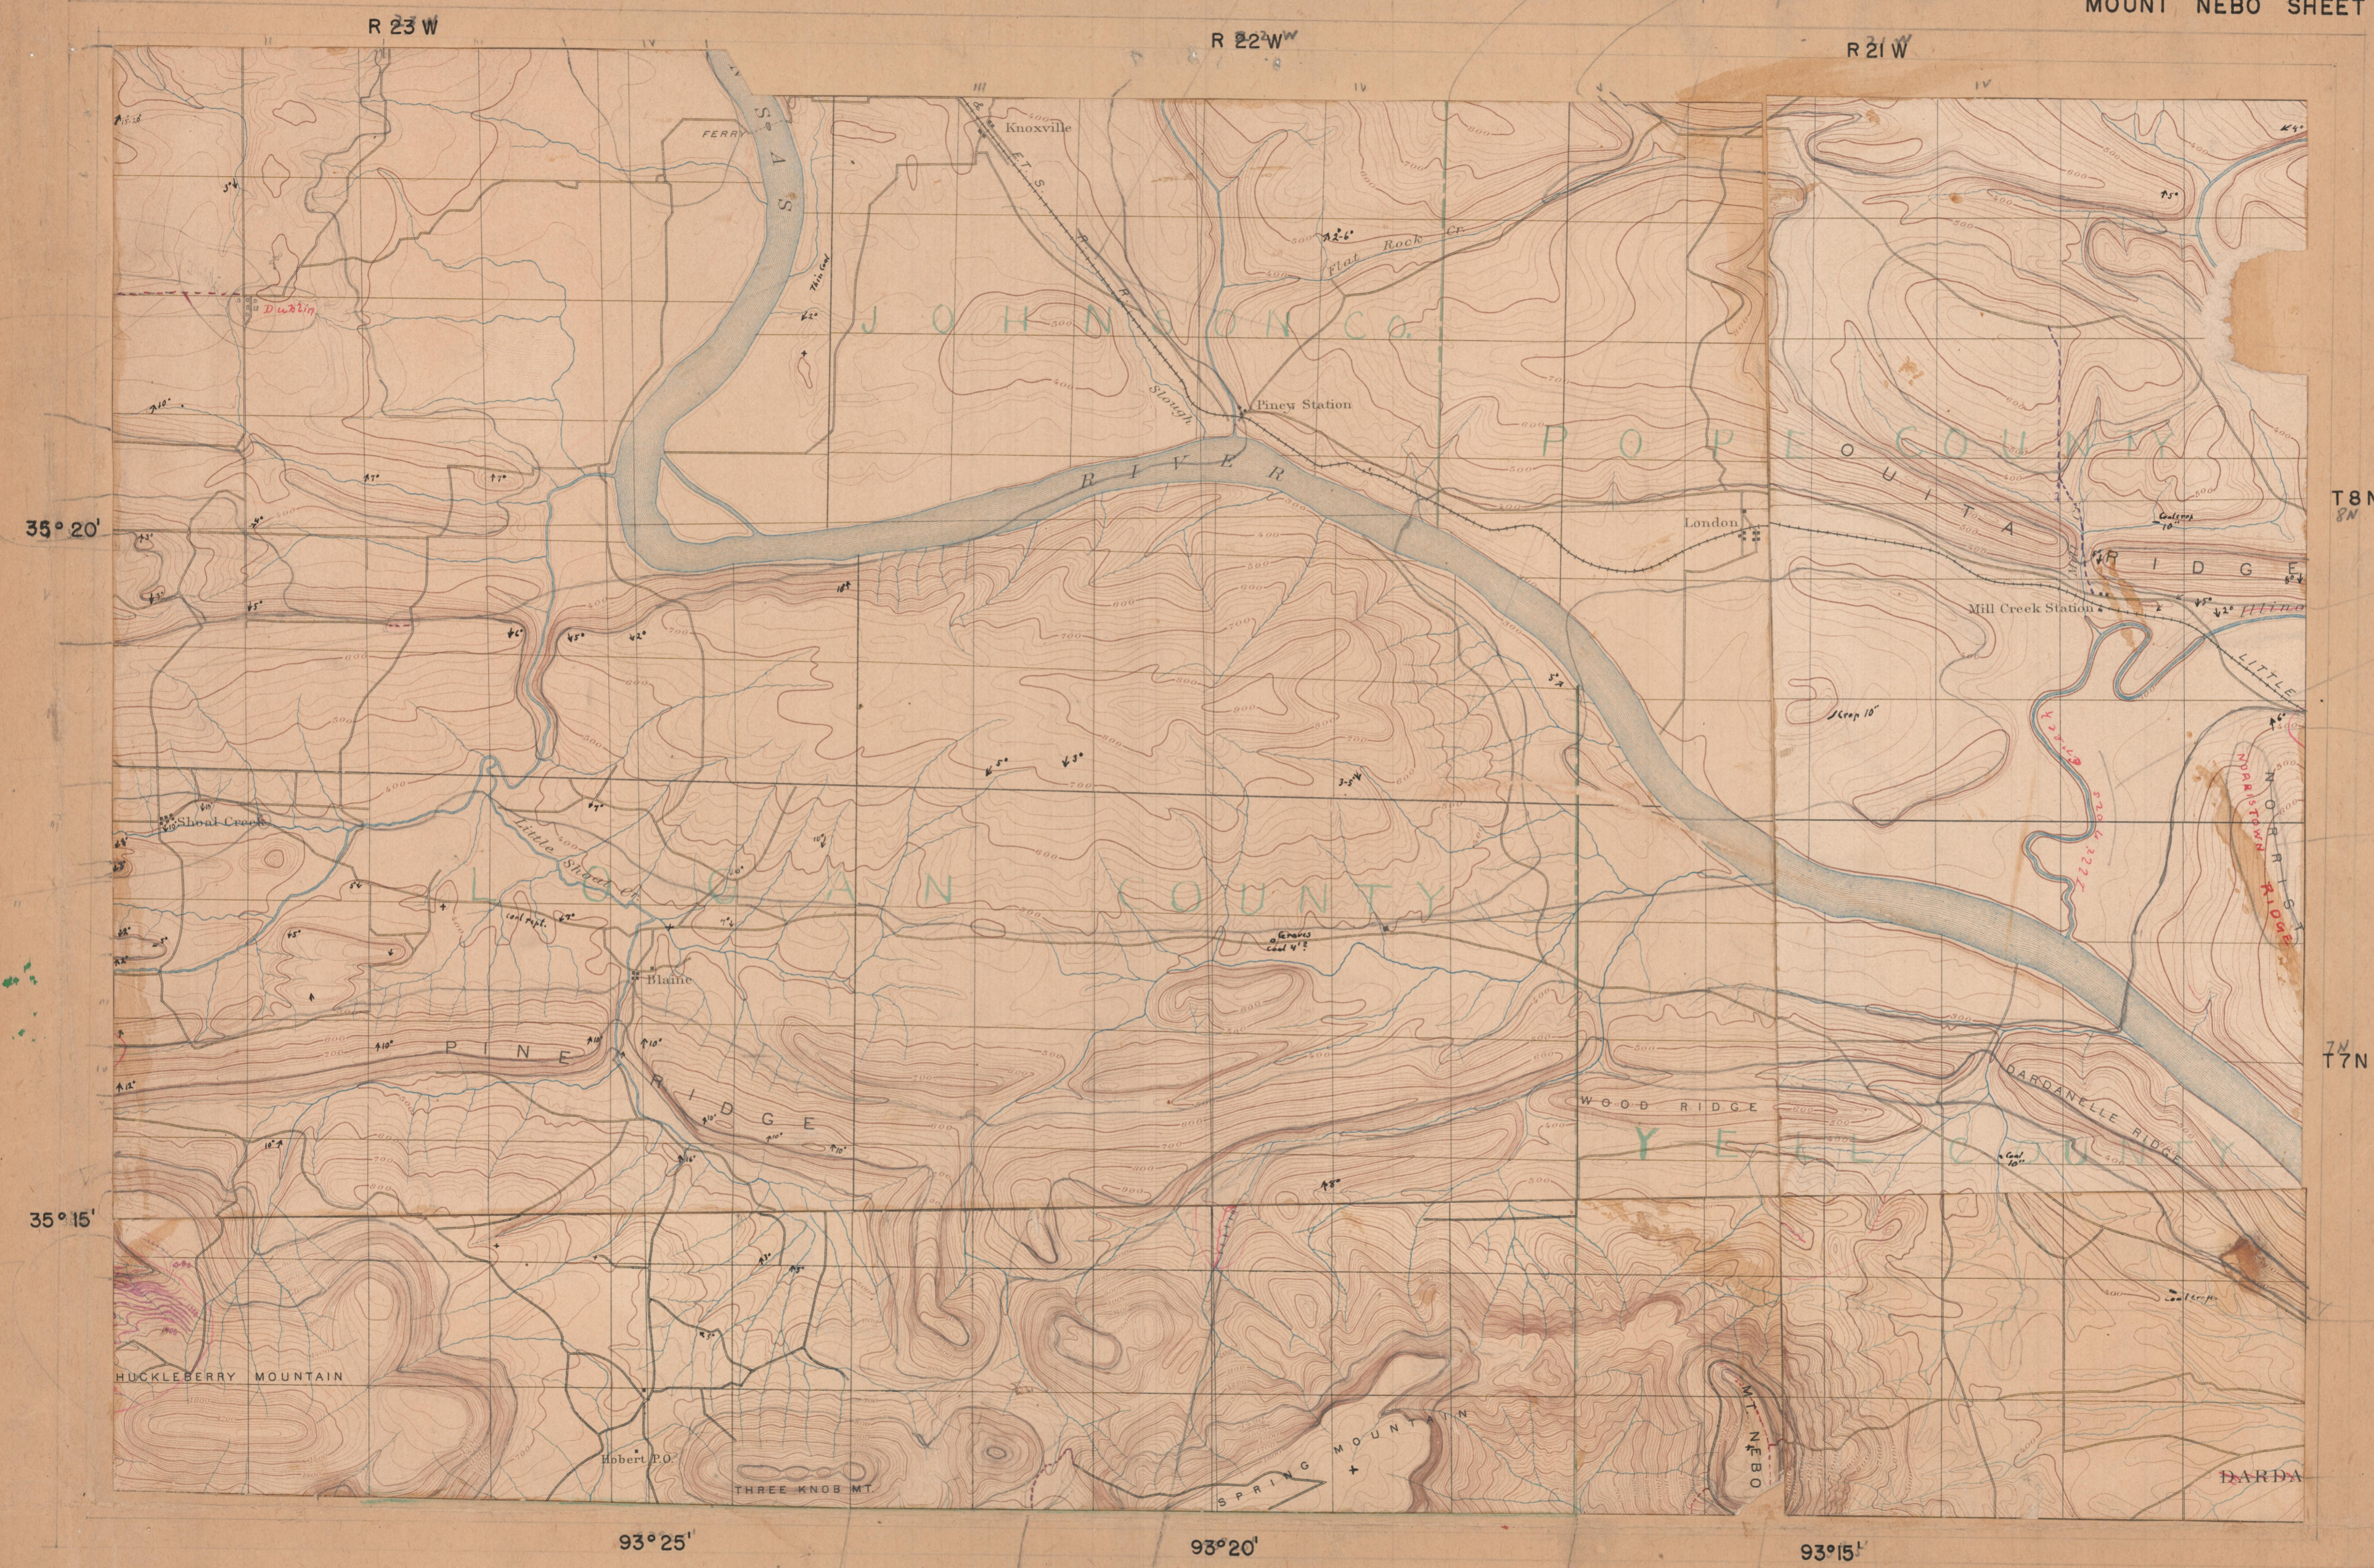

Mount Nebo

MOUNT NEBO SHEET

R 23 W

R 22 W

R 21 W

35° 20'

T 8 N

35° 15'

T 7 N

93° 25'

93° 20'

93° 15'

Range line
Road

Phen

Range line +
County line

Road
Change stream

low

Lowest road

Change
2000

haul
low

old
stream