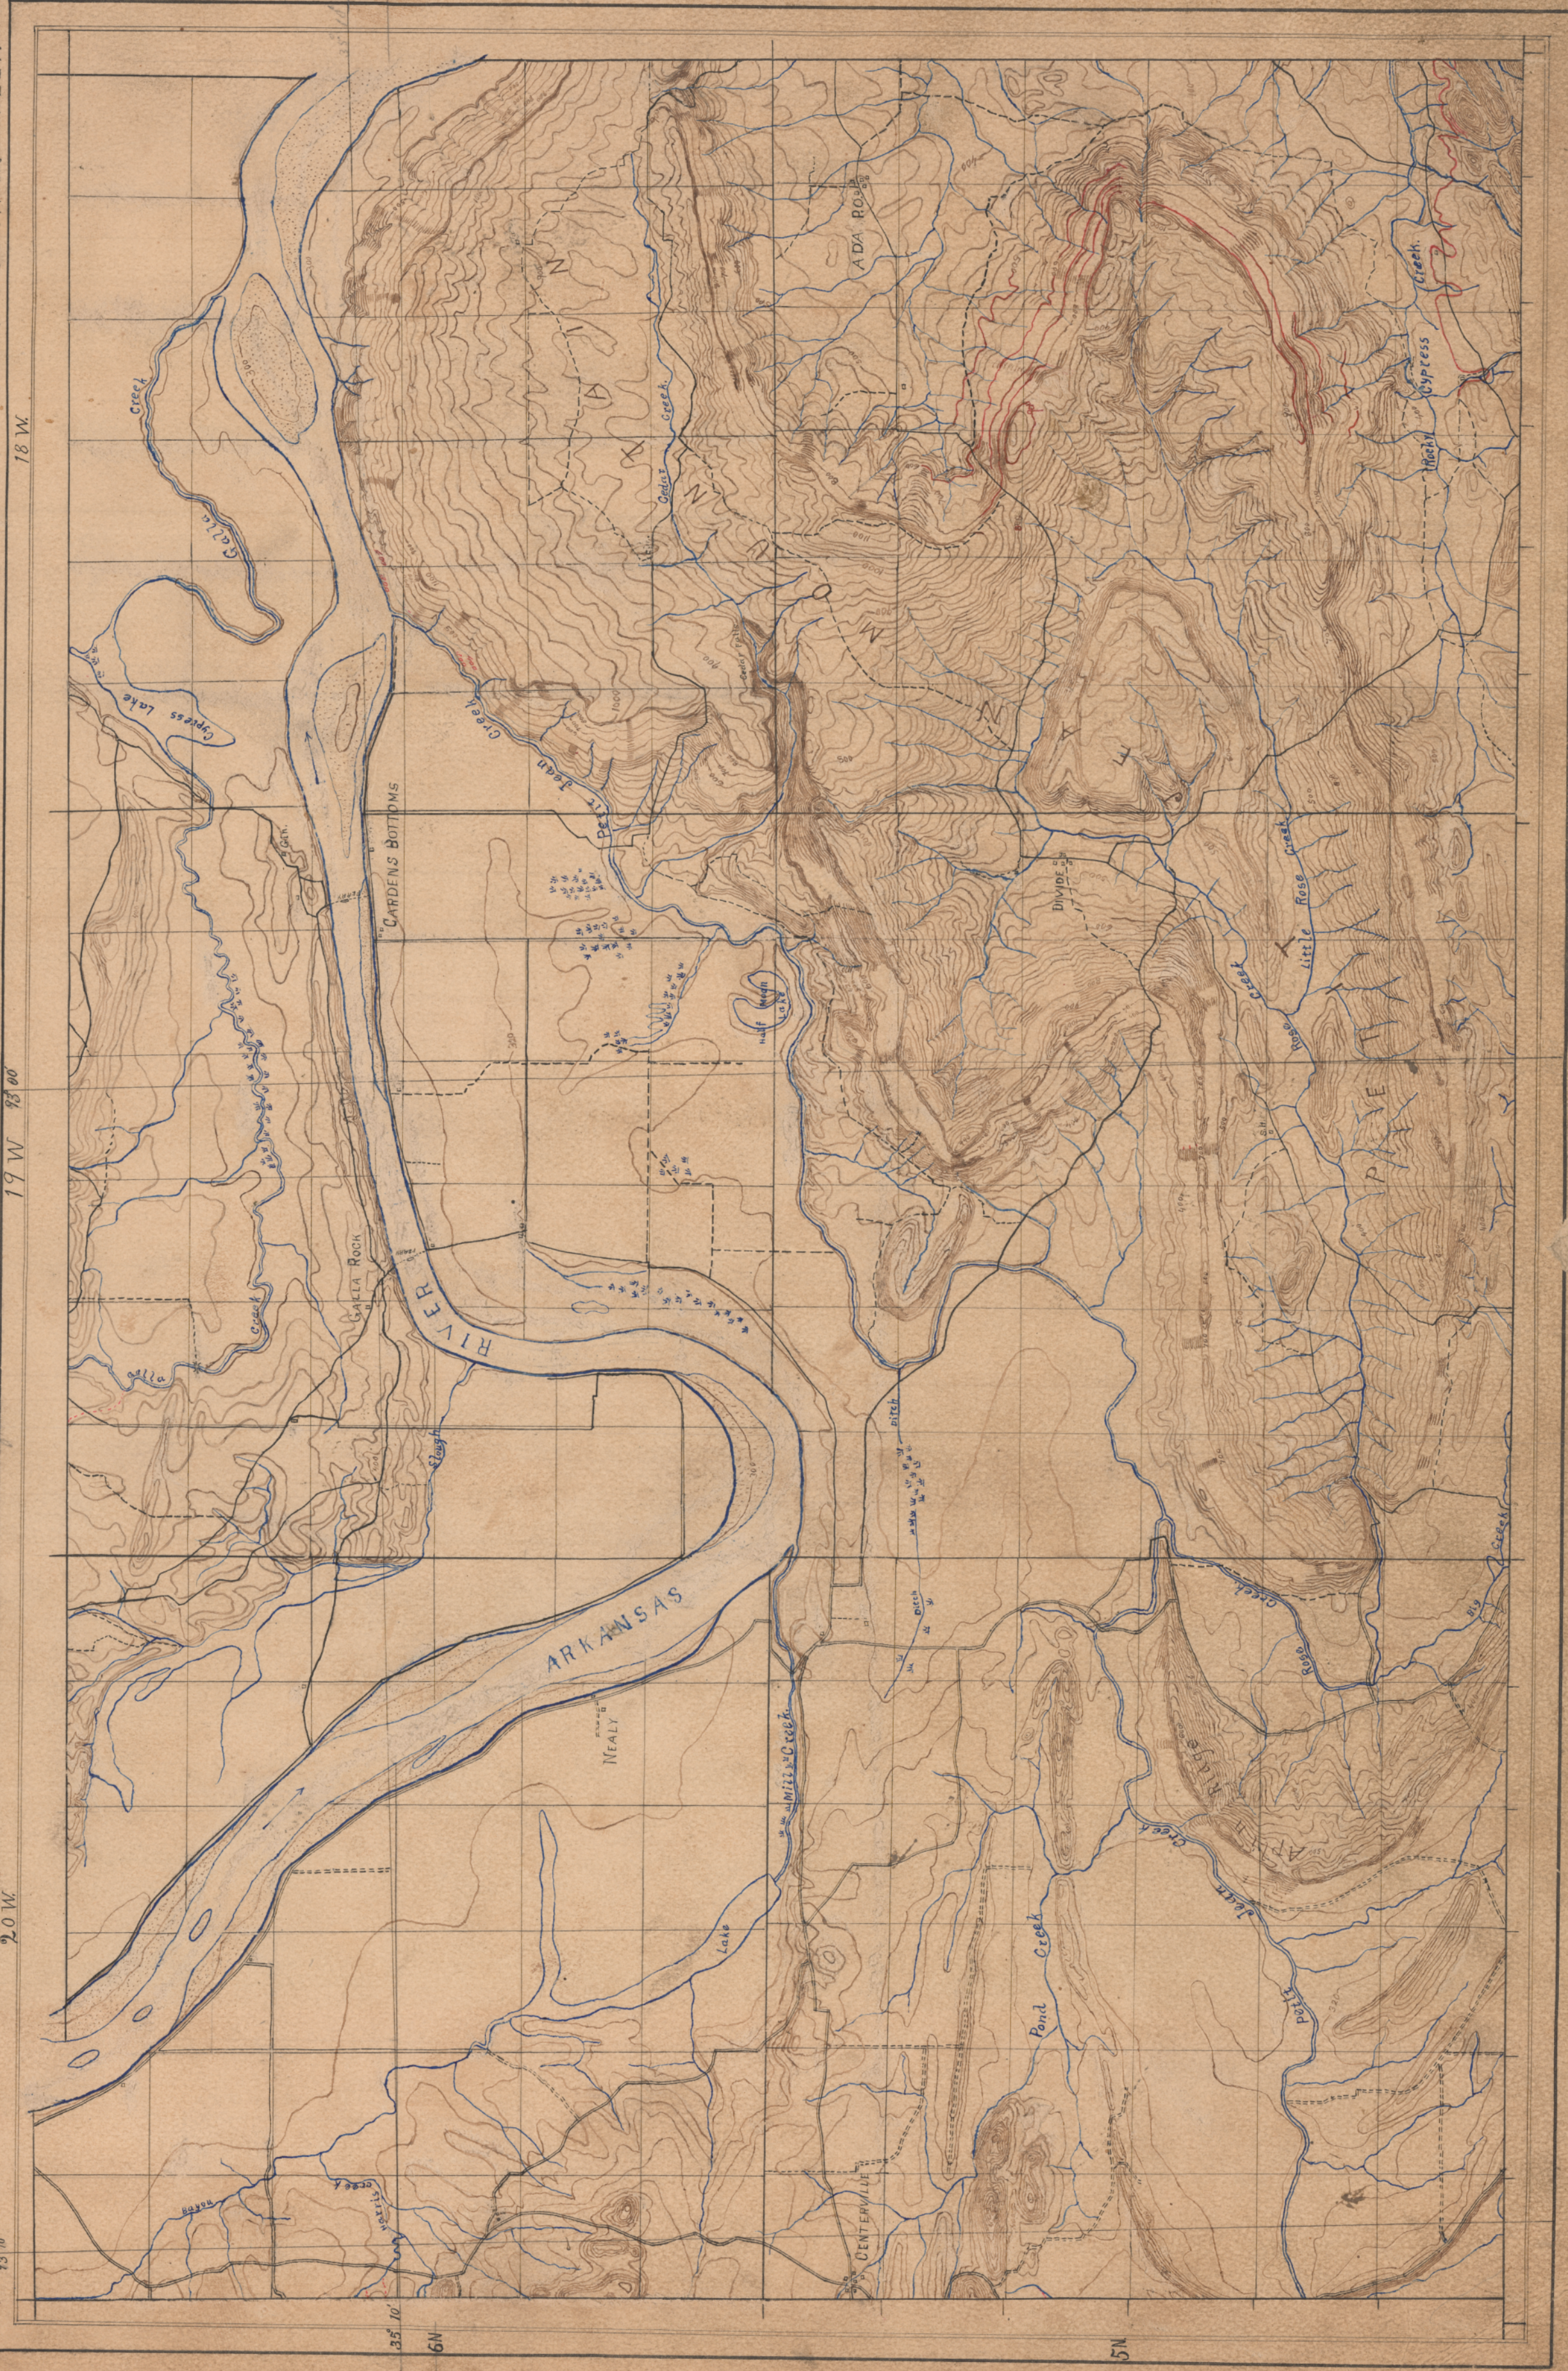

Geological Survey of Arkansas  
Coal Region Geologic and Topographic Sheet  
Arthur Moulton, Assistant Geologist in Charge  
H. B. Williams, H. Means, Assistants  
Surveyed in 1889

PETIT JEAN MOUNTAIN SHEET.

19 W 93 00

20 W

73 10'

Survey 93 560